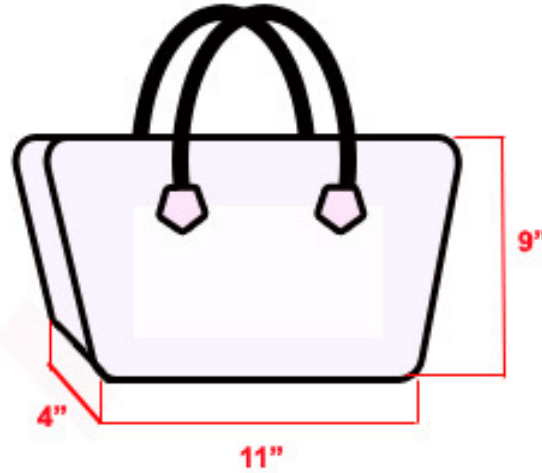

Handwoven from recycled
newspaper

Dimensions
only for briefcase

Briefcase with flap closure

Brown & green

Briefcase with Zipper

Ladies handbag with flap closure

Small: Flap

Half Moon